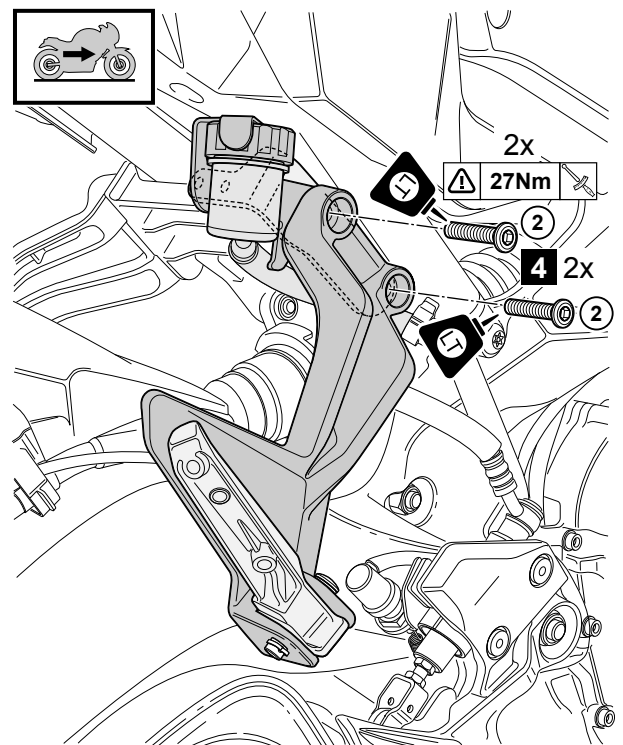

Tracer 900 (2018) City Side Case Stay

B5C-F84G0-**-**

Posnr.	QTY		
①	1		
②	4	 M8x30	
③	2		
④	1		
⑤	6	 M8x20	
⑥	1		
⑦	4	 M8x16	

Tracer 900 (2018) City Side Case Stay

Tracer 900 (2018) City Side Case Stay