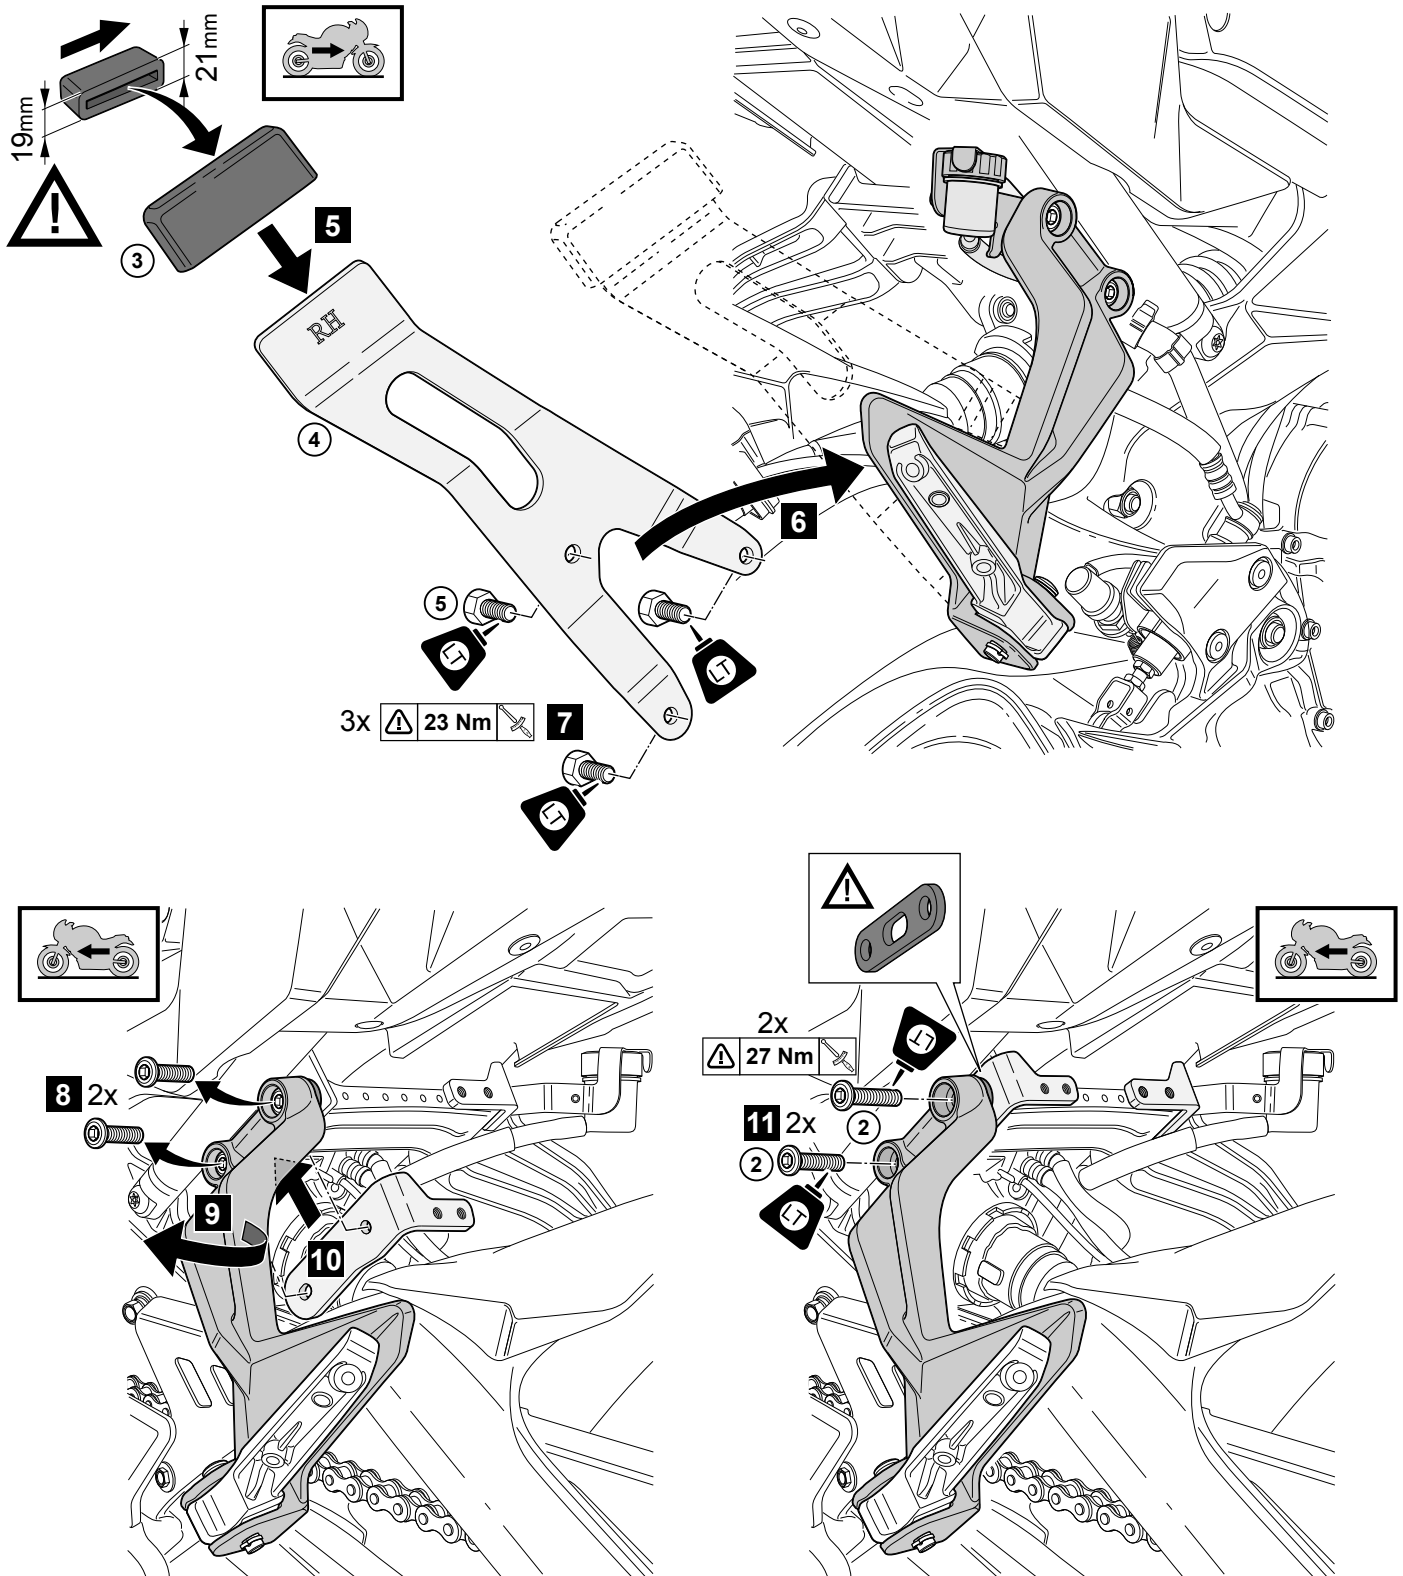

Tracer 900 (2018) City Side Case Stay

B5C-F84G0-**-**

Posnr.	QTY		
①	1		
②	4	 M8x30	
③	2		
④	1		
⑤	6	 M8x20	
⑥	1		
⑦	4	 M8x16	

Tracer 900 (2018) City Side Case Stay

Tracer 900 (2018) City Side Case Stay