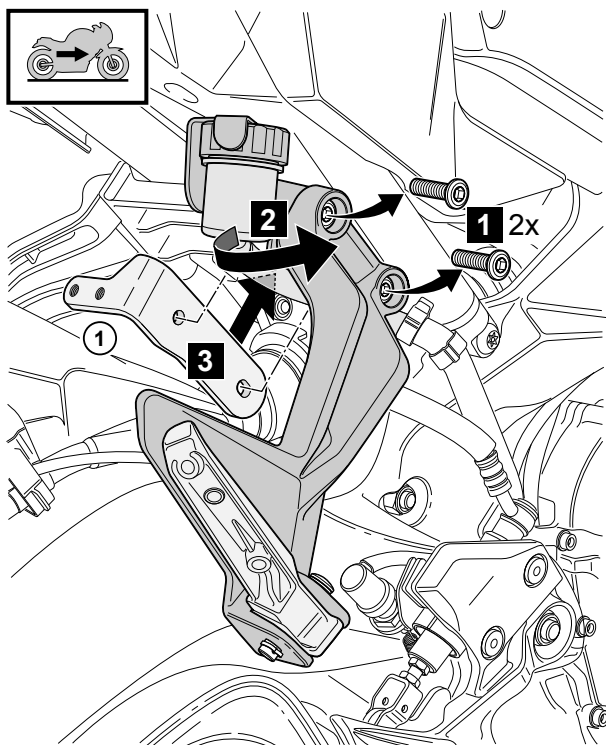

Tracer 900 (2018) City Side Case Stay

B5C-F84G0-**-**

Posnr.	QTY		
①	1		
②	4	 M8x30	
③	2		
④	1		
⑤	6	 M8x20	
⑥	1		
⑦	4	 M8x16	

Tracer 900 (2018) City Side Case Stay

Tracer 900 (2018) City Side Case Stay